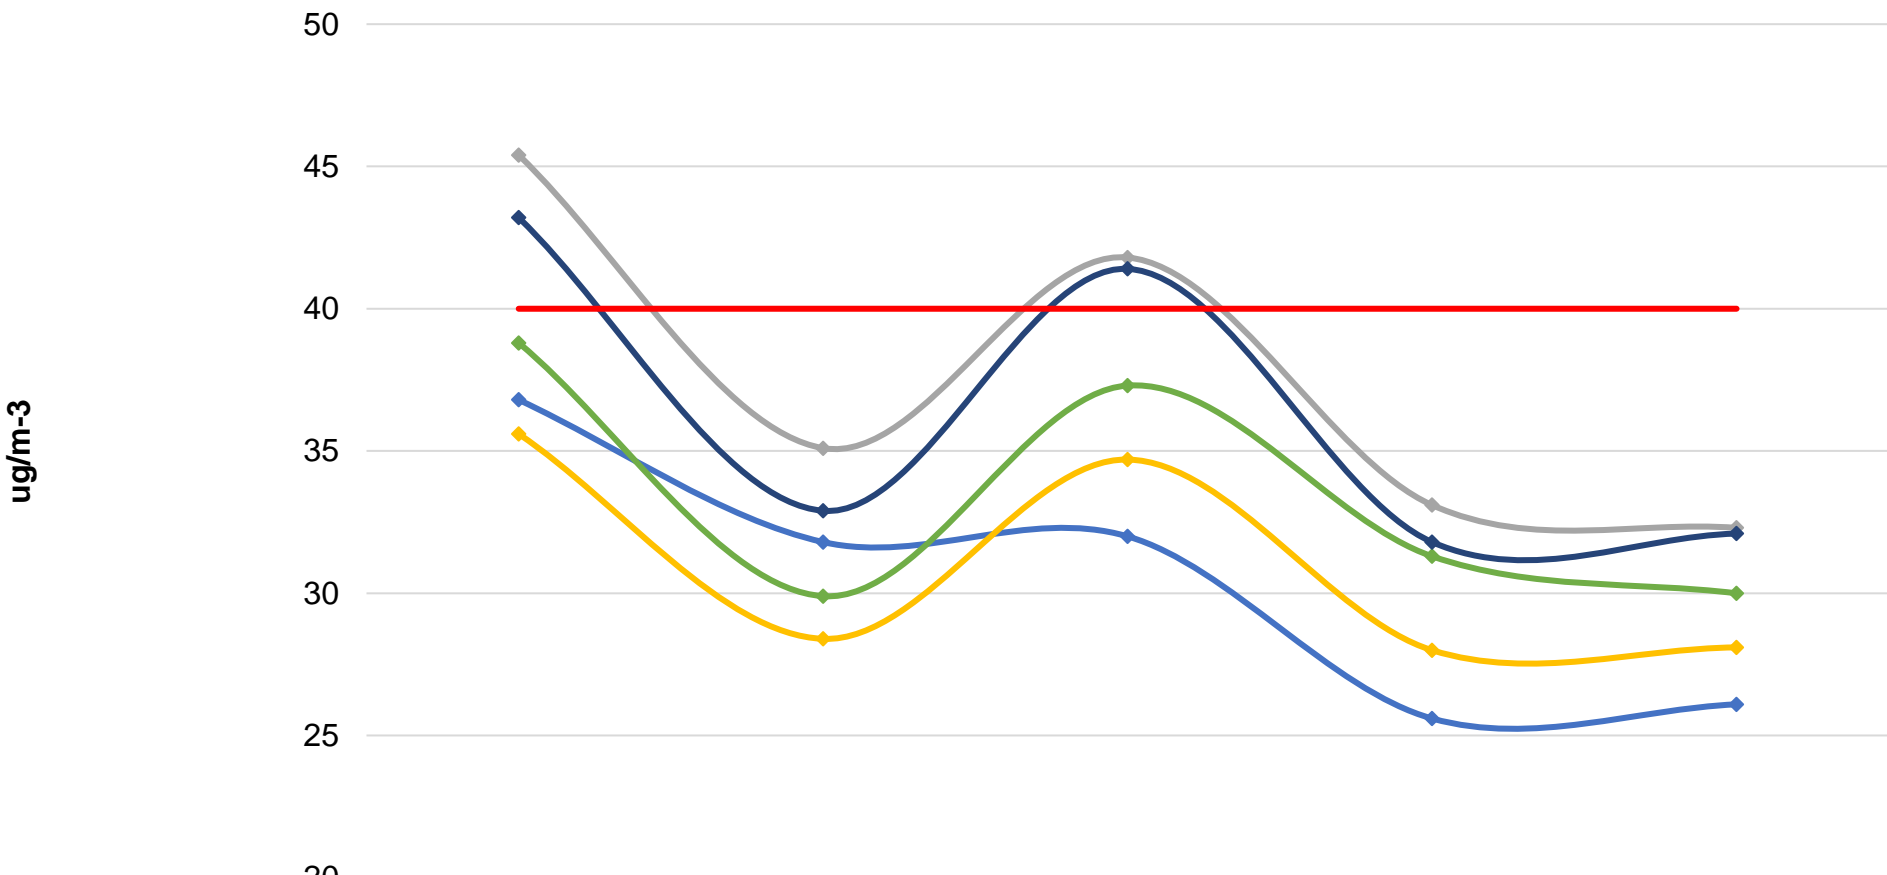

NO2 Levels Gascoyne Way Hertford Air Quality Management Area

	2017	2018	2019	2020	2021
EH79/80/81 - Gascoyne Way	36.8	31.8	32	25.6	26.1
EH25 - Old Cross	45.4	35.1	41.8	33.1	32.3
EH28/48/49 - Castle Street	35.6	28.4	34.7	28	28.1
EH30 - Hertingfordbury Road	38.8	29.9	37.3	31.3	30
EH42/43/44 - West Street	43.2	32.9	41.4	31.8	32.1
National Objective	40	40	40	40	40